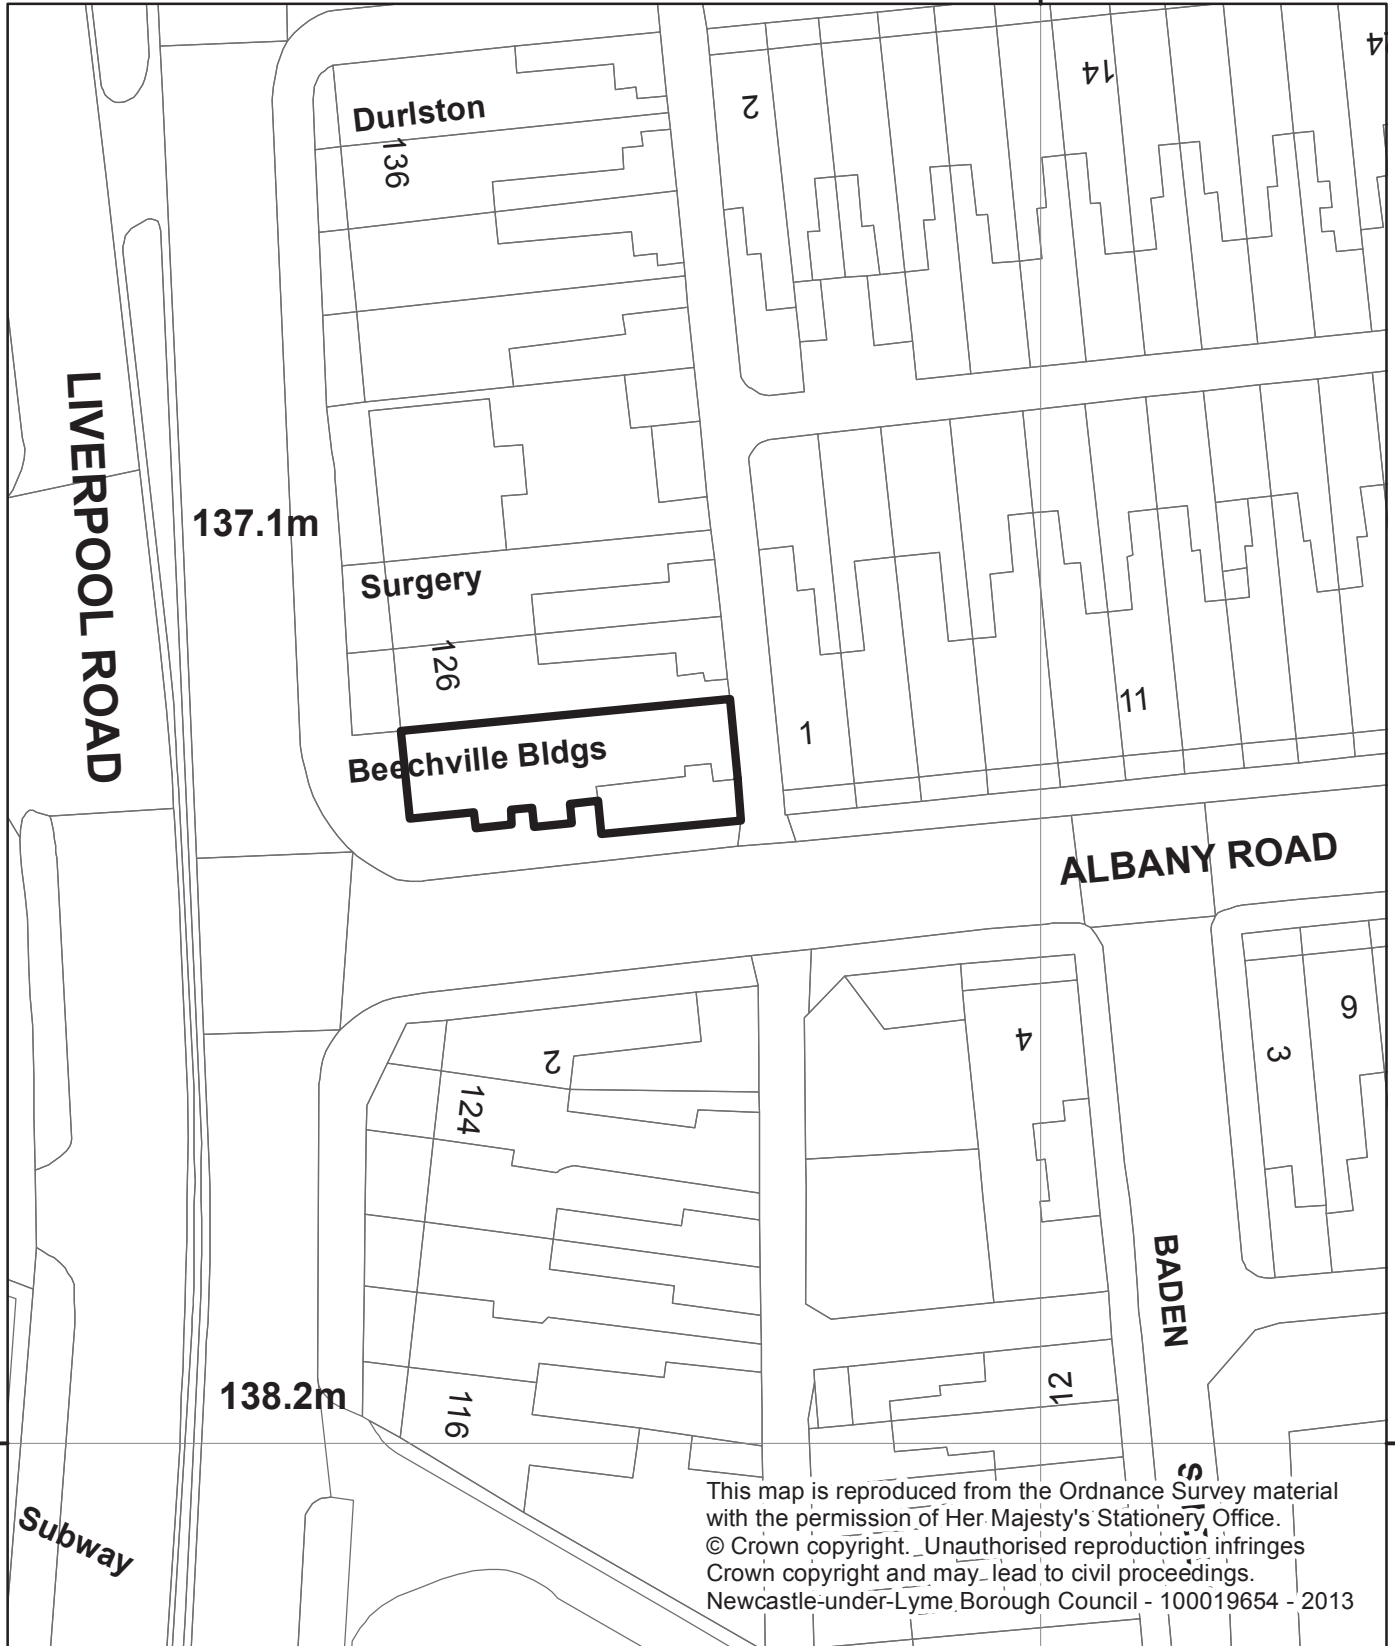

384700 000000

This map is reproduced from the Ordnance Survey material with the permission of Her Majesty's Stationery Office.
 © Crown copyright. Unauthorised reproduction infringes Crown copyright and may lead to civil proceedings.
 Newcastle-under-Lyme Borough Council - 100019654 - 2013

384700 000000